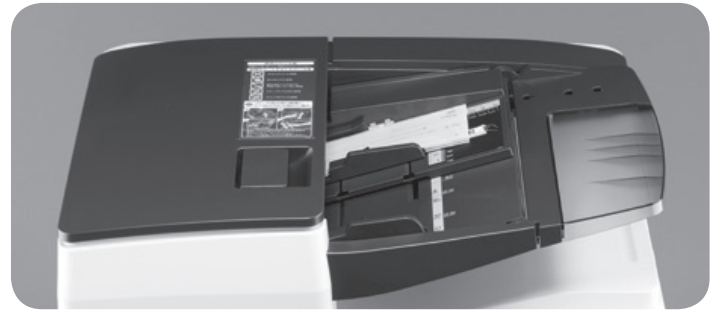

Full Colour Multi Function Printer

RICOH
IM C3000
IM C3500
IM C4500
IM C6000

☑Copier ☑Printer ☑Facsimile ☑Scanner

Welcome to a new era of technology that keeps your workplace up to date with RICOH IM C3000 / C3500 / C4500 / C6000 range of intelligent devices. Device and technology that is designed to grow and adapt, just as your business does.

Ricoh
Outstanding Achievement in Innovation for
Ricoh Intelligent Scanning

Ricoh IM C4500
Outstanding 45-ppm Colour Copier MFP

Excellent Performance with the Best Quality Output

Greater Control of Scan and Print Management

Scanning of smaller sized documents can be easily done with the new small sized paper scan unit. The double feed detection unit helps to improve scan accuracy while the EFI controller enhances print management. Now, you can also create professional grade flyers at your own convenience with our inner multi-folding unit.